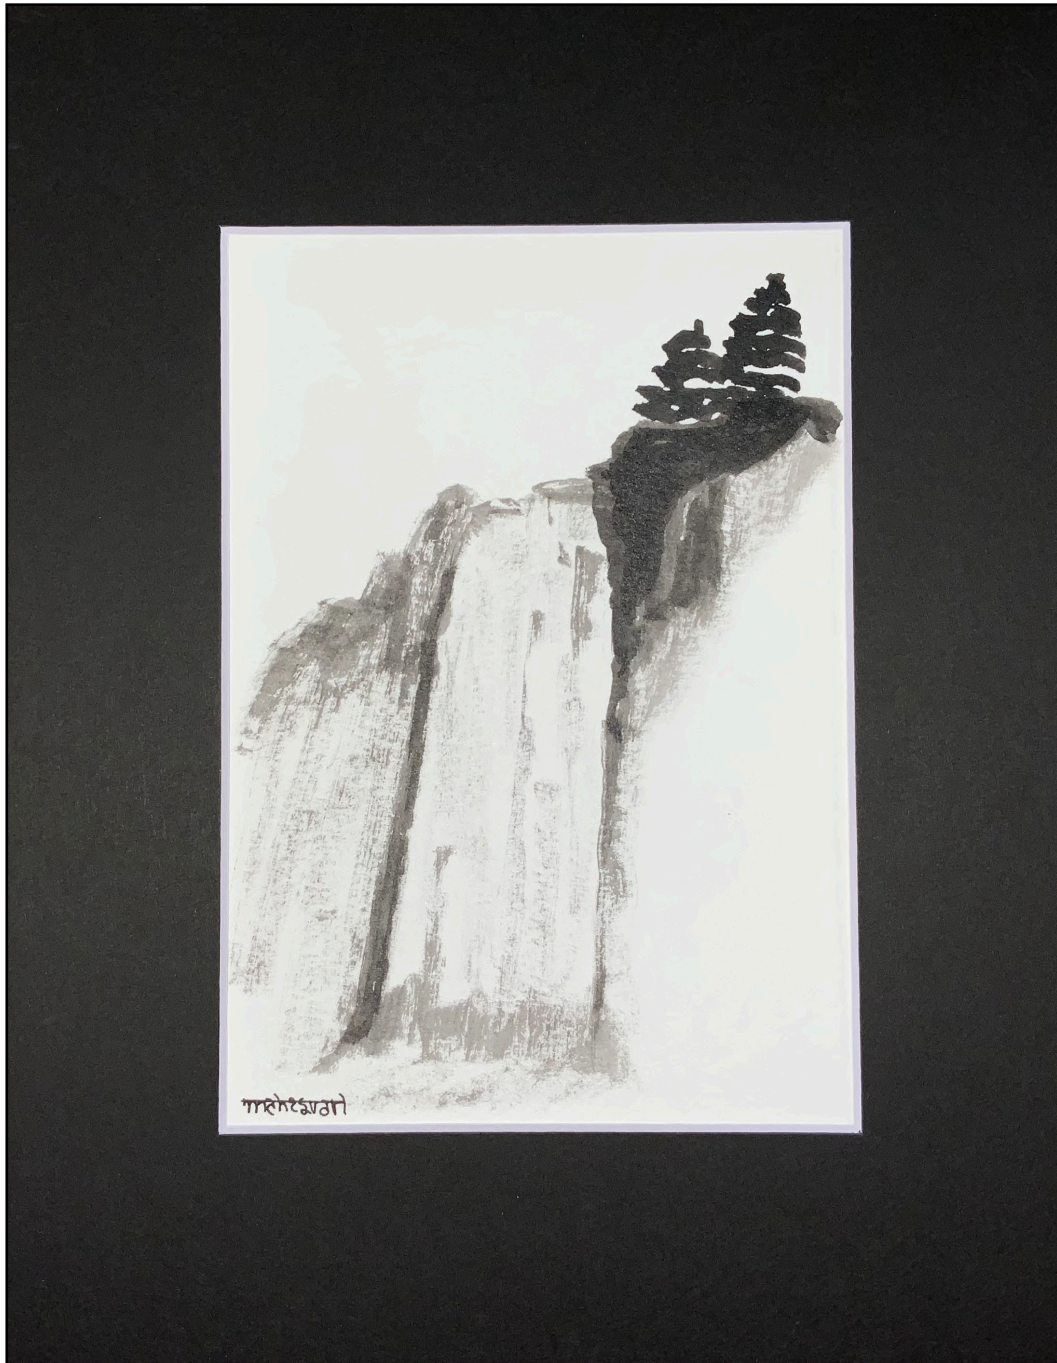

MAHESVARI

CANADA - FRANCE, 1972

www.artzoom.org/mahesvari

MAHESVARI (1972)

Gratitude II (2021)

Encre de Chine sur papier aquarelle /
China ink on watercolour paper
10" x 8" (25 x 20 cm)