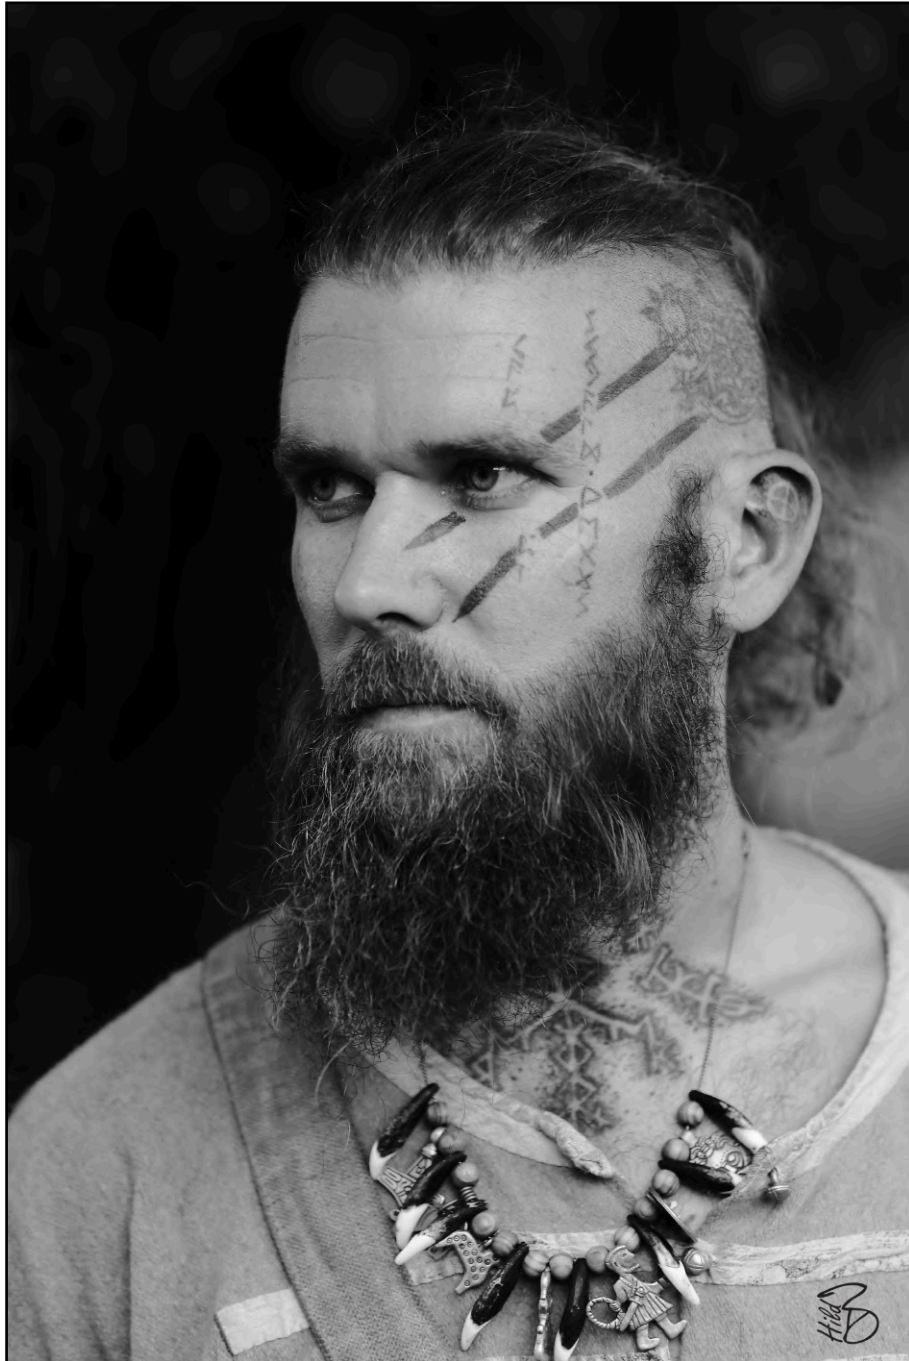

Bernard HILD

FRANCE, 1942

www.artzoom.org/bernardhild

Bernard HILD (1942)

Osulf (2023)

Photographie sur papier Matt Art
Photography on Matt Art paper
11,76" x 8,4" (29,4 x 21 cm)