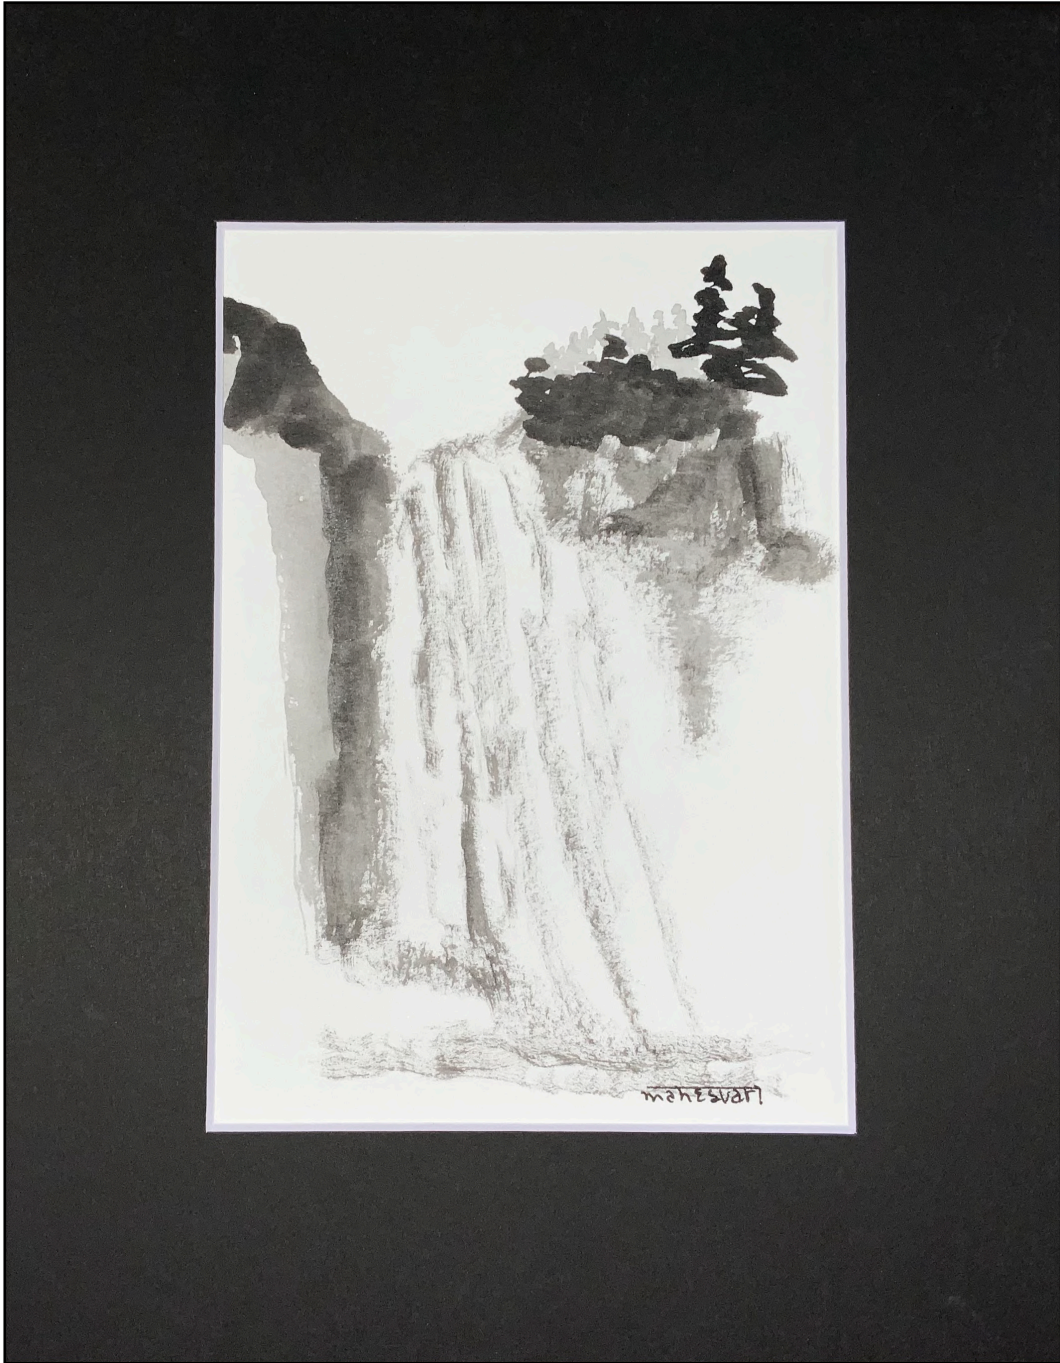

MAHESVARI

CANADA - FRANCE, 1972

www.artzoom.org/mahesvari

MAHESVARI (1972)

Gratitude (2021)

Encre de Chine sur papier aquarelle /
China ink on watercolour paper
10" x 8" (25 x 20 cm)