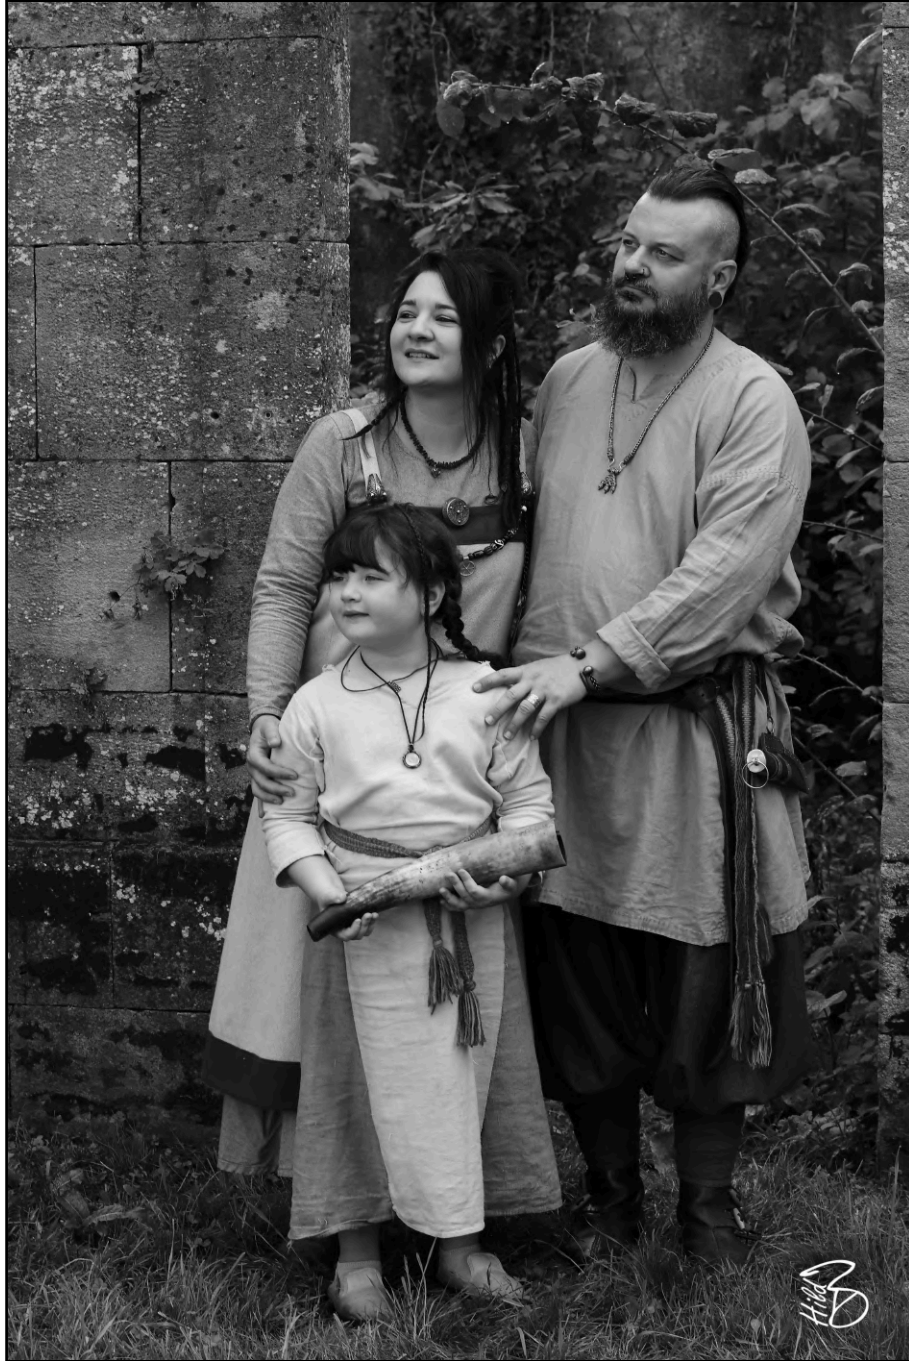

Bernard HILD

FRANCE, 1942

www.artzoom.org/bernardhild

Bernard HILD (1942)

Hrafn en famille (2023)

Photographie sur papier Matt Art
Photography on Matt Art paper
10" x 6,8" (25 x 17 cm)